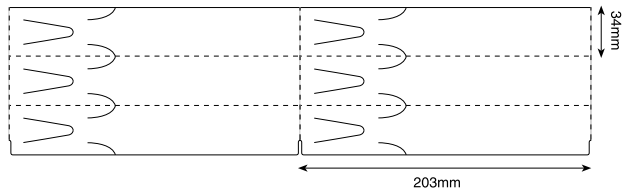

Nursery Twig Tags & Jewellery Label

Jewellery Label (ex stock)

Code	Size (wxh, mm)	Format	Unit	Price
JWRINGYF	48 x 12	Jewellery, white label, synthetic permanent	Dispenser 500	\$24.00

THERMAL
TW034203CF
CUTS FIRST

NOT ACTUAL SIZE

THERMAL
TW034203CL
CUTS LAST

Blank thermal twig tags for nurseries or outdoor labelling, ex-stock at Rapid Labels. Matt, durable, white synthetic stock. Diecut, 3-across, perforated. 2100 tags per roll, 6 rolls per carton, two different options (cuts first & cuts last). We custom print twig tags for many larger nurseries – just ask us for a quote.