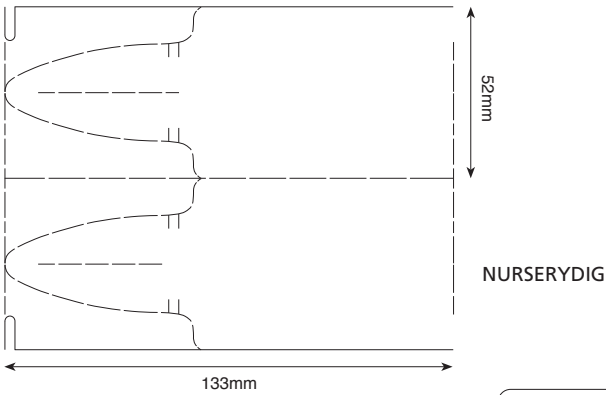

Nursery Tags

NURSERYTD203