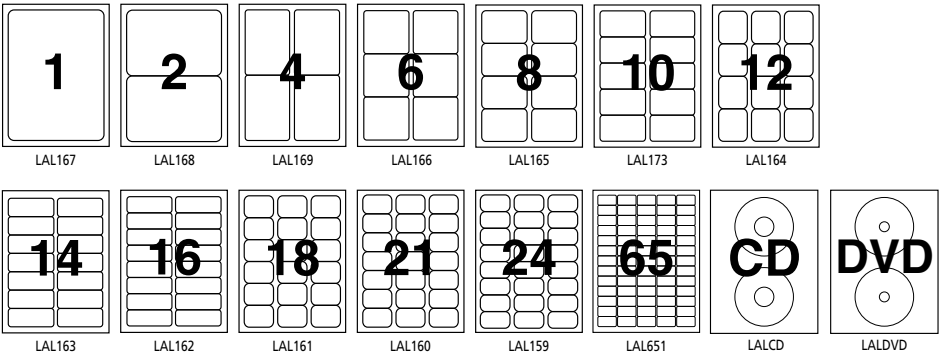

## Stock Laser Labels

- White, Matt, A4 laser labels, permanent adhesive
- 24 diecut configurations
- 100 sheets per box
- 8 boxes per carton

### Borderless Formats

Code	Size (wxh, mm)	Base Stock	Labels (per sheet)	Sheets (per box)	Boxes (per carton)	Split Carton	Full Carton (8)
<b>A4 Laser Labels White Matt – Borderless</b>							
LAL001	210.0 x 297.0	White Matt	1	100	8	\$32.20	\$29.70
LAL004	105.0 x 148.5	White Matt	4	100	8	\$32.20	\$29.70
LAL008	105.0 x 74.3	White Matt	8	100	8	\$32.20	\$29.70
LAL014	105.0 x 42.4	White Matt	14	100	8	\$32.20	\$29.70
LAL016	105.0 x 37.1	White Matt	16	100	8	\$32.20	\$29.70
LAL020	105.0 x 29.7	White Matt	20	100	8	\$32.20	\$29.70
LAL024	70.0 x 37.1	White Matt	24	100	8	\$32.20	\$29.70
LAL030	70.0 x 29.7	White Matt	30	100	8	\$32.20	\$29.70
LAL033	70.0 x 27.0	White Matt	33	100	8	\$32.20	\$29.70

## Software Compatible Formats

Code	Size (wxh, mm)	Base Stock	Labels (per sheet)	Sheets (per box)	Boxes (per carton)	Split Carton	Full Carton (8)
<b>A4 Laser Labels White Matt – Software Compatible</b>							
LAL167	199.6 x 289.1	White Matt	1	100	8	\$32.20	\$29.70
LAL168	199.6 x 143.5	White Matt	2	100	8	\$32.20	\$29.70
LAL169	99.1 x 139.0	White Matt	4	100	8	\$32.20	\$29.70
LAL166	99.1 x 93.1	White Matt	6	100	8	\$32.20	\$29.70
LAL165	99.1 x 67.7	White Matt	8	100	8	\$32.20	\$29.70
LAL173	99.1 x 57.0	White Matt	10	100	8	\$32.20	\$29.70
LAL164	63.5 x 72.0	White Matt	12	100	8	\$32.20	\$29.70
LAL163	99.1 x 38.1	White Matt	14	100	8	\$32.20	\$29.70
LAL162	99.1 x 34.0	White Matt	16	100	8	\$32.20	\$29.70
LAL161	63.5 x 46.6	White Matt	18	100	8	\$32.20	\$29.70
LAL160	63.5 x 38.1	White Matt	21	100	8	\$32.20	\$29.70
LAL159	64.0 x 33.8	White Matt	24	100	8	\$32.20	\$29.70
LAL651	38.1 x 21.1	White Matt	65	100	8	\$32.20	\$29.70
LALCD	CD large centre	White Matt	2	100	8	\$32.20	\$29.70
LALDVD	DVD small centre	White Matt	2	100	8	\$32.20	\$29.70