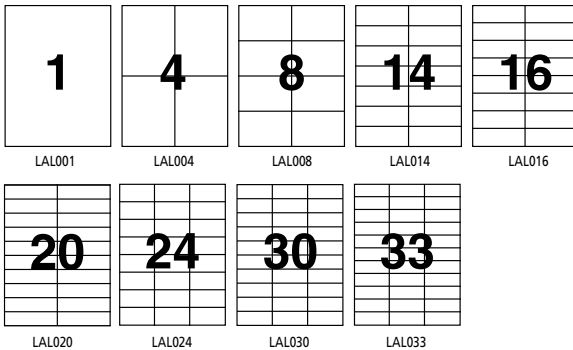

## Stock Laser Labels

- White, Matt, A4 laser labels, permanent adhesive
- 24 diecut configurations
- 100 sheets per box
- 8 boxes per carton

### Borderless Formats

Code	Size (wxh, mm)	Base Stock	Labels (per sheet)	Sheets (per box)	Boxes (per carton)	Split Carton	Full Carton (8)
<b>A4 Laser Labels White Matt – Borderless</b>							
LAL001	210.0 x 297.0	White Matt	1	100	8	\$32.20	\$29.70
LAL004	105.0 x 148.5	White Matt	4	100	8	\$32.20	\$29.70
LAL008	105.0 x 74.3	White Matt	8	100	8	\$32.20	\$29.70
LAL014	105.0 x 42.4	White Matt	14	100	8	\$32.20	\$29.70
LAL016	105.0 x 37.1	White Matt	16	100	8	\$32.20	\$29.70
LAL020	105.0 x 29.7	White Matt	20	100	8	\$32.20	\$29.70
LAL024	70.0 x 37.1	White Matt	24	100	8	\$32.20	\$29.70
LAL030	70.0 x 29.7	White Matt	30	100	8	\$32.20	\$29.70
LAL033	70.0 x 27.0	White Matt	33	100	8	\$32.20	\$29.70

## Software Compatible Formats

Code	Size (wxh, mm)	Base Stock	Labels (per sheet)	Sheets (per box)	Boxes (per carton)	Split Carton	Full Carton (8)
<b>A4 Laser Labels White Matt – Software Compatible</b>							
LAL167	199.6 x 289.1	White Matt	1	100	8	\$32.20	\$29.70
LAL168	199.6 x 143.5	White Matt	2	100	8	\$32.20	\$29.70
LAL169	99.1 x 139.0	White Matt	4	100	8	\$32.20	\$29.70
LAL166	99.1 x 93.1	White Matt	6	100	8	\$32.20	\$29.70
LAL165	99.1 x 67.7	White Matt	8	100	8	\$32.20	\$29.70
LAL173	99.1 x 57.0	White Matt	10	100	8	\$32.20	\$29.70
LAL164	63.5 x 72.0	White Matt	12	100	8	\$32.20	\$29.70
LAL163	99.1 x 38.1	White Matt	14	100	8	\$32.20	\$29.70
LAL162	99.1 x 34.0	White Matt	16	100	8	\$32.20	\$29.70
LAL161	63.5 x 46.6	White Matt	18	100	8	\$32.20	\$29.70
LAL160	63.5 x 38.1	White Matt	21	100	8	\$32.20	\$29.70
LAL159	64.0 x 33.8	White Matt	24	100	8	\$32.20	\$29.70
LAL651	38.1 x 21.1	White Matt	65	100	8	\$32.20	\$29.70
LALCD	CD large centre	White Matt	2	100	8	\$32.20	\$29.70
LALDVD	DVD small centre	White Matt	2	100	8	\$32.20	\$29.70