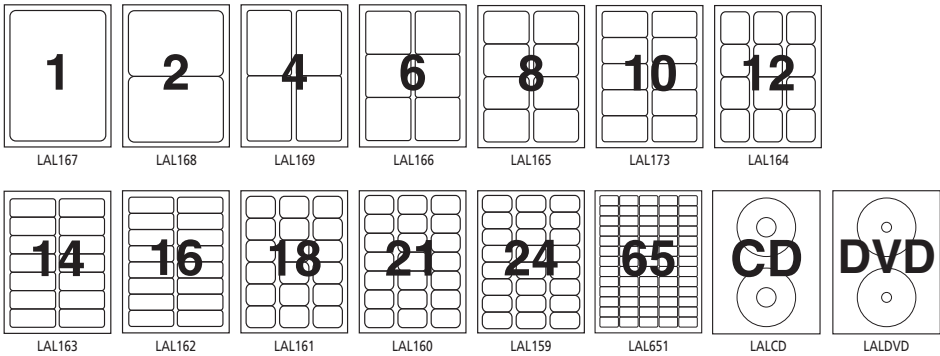

A4 Stock

Stock Laser Labels

- White, Matt, A4 laser labels, permanent adhesive
- 24 diecut configurations
- 100 sheets per box
- 8 boxes per carton

Borderless Formats

Code	Size (w x h, mm)	Base Stock	Labels (per sheet)	Sheets (per box)	Boxes (per carton)	Split Carton	Full Carton (8)
A4 Laser Labels White Matt – Borderless							
LAL001	210.0 x 297.0	White Matt	1	100	8	\$32.20	\$29.70
LAL004	105.0 x 148.5	White Matt	4	100	8	\$32.20	\$29.70
LAL008	105.0 x 74.3	White Matt	8	100	8	\$32.20	\$29.70
LAL014	105.0 x 42.4	White Matt	14	100	8	\$32.20	\$29.70
LAL016	105.0 x 37.1	White Matt	16	100	8	\$32.20	\$29.70
LAL020	105.0 x 29.7	White Matt	20	100	8	\$32.20	\$29.70
LAL024	70.0 x 37.1	White Matt	24	100	8	\$32.20	\$29.70
LAL030	70.0 x 29.7	White Matt	30	100	8	\$32.20	\$29.70
LAL033	70.0 x 27.0	White Matt	33	100	8	\$32.20	\$29.70

* priced per roll

Laser Labels

Software Compatible Formats

Code	Size (wxh, mm)	Base Stock	Labels (per sheet)	Sheets (per box)	Boxes (per carton)	Split Carton	Full Carton (8)
A4 Laser Labels White Matt – Software Compatible							
LAL167	199.6 x 289.1	White Matt	1	100	8	\$32.20	\$29.70
LAL168	199.6 x 143.5	White Matt	2	100	8	\$32.20	\$29.70
LAL169	99.1 x 139.0	White Matt	4	100	8	\$32.20	\$29.70
LAL166	99.1 x 93.1	White Matt	6	100	8	\$32.20	\$29.70
LAL165	99.1 x 67.7	White Matt	8	100	8	\$32.20	\$29.70
LAL173	99.1 x 57.0	White Matt	10	100	8	\$32.20	\$29.70
LAL164	63.5 x 72.0	White Matt	12	100	8	\$32.20	\$29.70
LAL163	99.1 x 38.1	White Matt	14	100	8	\$32.20	\$29.70
LAL162	99.1 x 34.0	White Matt	16	100	8	\$32.20	\$29.70
LAL161	63.5 x 46.6	White Matt	18	100	8	\$32.20	\$29.70
LAL160	63.5 x 38.1	White Matt	21	100	8	\$32.20	\$29.70
LAL159	64.0 x 33.8	White Matt	24	100	8	\$32.20	\$29.70
LAL651	38.1 x 21.1	White Matt	65	100	8	\$32.20	\$29.70
LALCD	CD large centre	White Matt	2	100	8	\$32.20	\$29.70
LALDVD	DVD small centre	White Matt	2	100	8	\$32.20	\$29.70