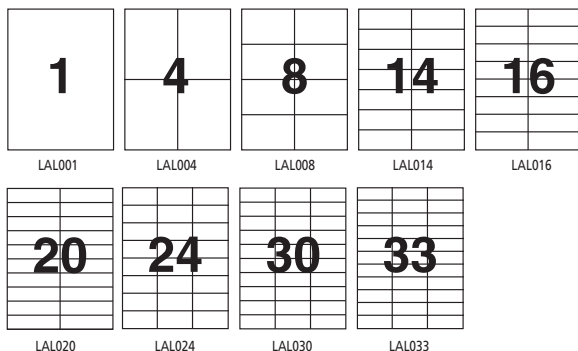

A4 Stock

Stock Laser Labels

- White, Matt, A4 laser labels, permanent adhesive
- 24 diecut configurations
- 100 sheets per box
- 8 boxes per carton

Borderless Formats

Code	Size (w x h, mm)	Base Stock	Labels (per sheet)	Sheets (per box)	Boxes (per carton)	Split Carton	Full Carton (8)
A4 Laser Labels White Matt – Borderless							
LAL001	210.0 x 297.0	White Matt	1	100	8	\$32.20	\$29.70
LAL004	105.0 x 148.5	White Matt	4	100	8	\$32.20	\$29.70
LAL008	105.0 x 74.3	White Matt	8	100	8	\$32.20	\$29.70
LAL014	105.0 x 42.4	White Matt	14	100	8	\$32.20	\$29.70
LAL016	105.0 x 37.1	White Matt	16	100	8	\$32.20	\$29.70
LAL020	105.0 x 29.7	White Matt	20	100	8	\$32.20	\$29.70
LAL024	70.0 x 37.1	White Matt	24	100	8	\$32.20	\$29.70
LAL030	70.0 x 29.7	White Matt	30	100	8	\$32.20	\$29.70
LAL033	70.0 x 27.0	White Matt	33	100	8	\$32.20	\$29.70

* priced per roll

Laser Labels

Software Compatible Formats

Code	Size (wxh, mm)	Base Stock	Labels (per sheet)	Sheets (per box)	Boxes (per carton)	Split Carton	Full Carton (8)
A4 Laser Labels White Matt – Software Compatible							
LAL167	199.6 x 289.1	White Matt	1	100	8	\$32.20	\$29.70
LAL168	199.6 x 143.5	White Matt	2	100	8	\$32.20	\$29.70
LAL169	99.1 x 139.0	White Matt	4	100	8	\$32.20	\$29.70
LAL166	99.1 x 93.1	White Matt	6	100	8	\$32.20	\$29.70
LAL165	99.1 x 67.7	White Matt	8	100	8	\$32.20	\$29.70
LAL173	99.1 x 57.0	White Matt	10	100	8	\$32.20	\$29.70
LAL164	63.5 x 72.0	White Matt	12	100	8	\$32.20	\$29.70
LAL163	99.1 x 38.1	White Matt	14	100	8	\$32.20	\$29.70
LAL162	99.1 x 34.0	White Matt	16	100	8	\$32.20	\$29.70
LAL161	63.5 x 46.6	White Matt	18	100	8	\$32.20	\$29.70
LAL160	63.5 x 38.1	White Matt	21	100	8	\$32.20	\$29.70
LAL159	64.0 x 33.8	White Matt	24	100	8	\$32.20	\$29.70
LAL651	38.1 x 21.1	White Matt	65	100	8	\$32.20	\$29.70
LALCD	CD large centre	White Matt	2	100	8	\$32.20	\$29.70
LALDVD	DVD small centre	White Matt	2	100	8	\$32.20	\$29.70