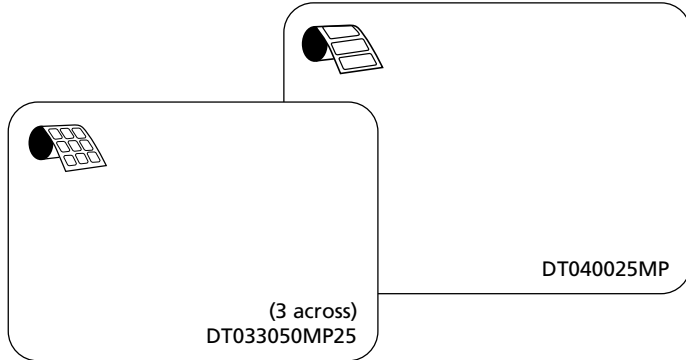

# Direct Thermal Labels

- Blank, white, direct thermal (no ribbon required)
- 76 and 25mm diameter core options, ex stock
- All are max OD (outer diameter) for Zebra and Datamax printers
- Perfed between each label

Direct thermal labels, in stock at Rapid Labels. No ribbon required. Please note the rolls are all maximum diameter for tabletop (76mm core) and desktop (25mm core) thermal printers. We perf between each label. Cartons of 8 rolls (76mm core) and 20 rolls (25mm core). We can re-roll 76mm core products to 25mm cores for \$3.00 + GST per roll.

## Direct Thermal Labels (ex stock)

Code	Size (wxh, mm)	Face Stock	Across	Labels (per roll)	Core (mm)	Rolls (per carton)	Split Carton*	Full Carton*
<b>Direct Thermal 76mm Core, Permanent Adhesive</b>								
DT040025MP <b>NEW</b>	40 x 25	Matt DT	1	6,000	76	8	\$59.70	\$52.90
DT076048MP	76 x 48	Matt DT	1	3,000	76	8	\$59.70	\$52.90
DT099099MP	99 x 99	Matt DT	1	1,500	76	8	\$59.70	\$52.90
DT101035MP	101 x 35	Matt DT	1	4,000	76	8	\$59.70	\$52.90
DT101048MP	101 x 48	Matt DT	1	3,000	76	8	\$59.70	\$52.90
DT101073MP	101 x 73	Matt DT	1	2,000	76	8	\$59.70	\$52.90
DT101149MP	101 x 149	Matt DT	1	1,000	76	8	\$59.70	\$52.90
DT112098MP	112 x 98	Matt DT	1	1,500	76	8	\$59.70	\$52.90
<b>Direct Thermal 25mm Core, Permanent Adhesive</b>								
DT033050MP25	33 x 50	Matt DT	3	3,000	25	20	\$31.60	\$28.30
DT076048MP25	76 x 48	Matt DT	1	1,500	25	20	\$31.60	\$28.30
DT099099MP25	99 x 99	Matt DT	1	750	25	20	\$31.60	\$28.30
DT101048MP25	101 x 48	Matt DT	1	1,500	25	20	\$31.60	\$28.30
DT101073MP25	101 x 73	Matt DT	1	1,000	25	20	\$31.60	\$28.30
DT101149MP25	101 x 149	Matt DT	1	500	25	20	\$31.60	\$28.30

# Direct Thermal Labels

- **Blank, white, direct thermal (no ribbon required)**
- **76 and 25mm diameter core options, ex stock**
- **All are max OD (outer diameter) for Zebra and Datamax printers**
- **Perfed between each label**