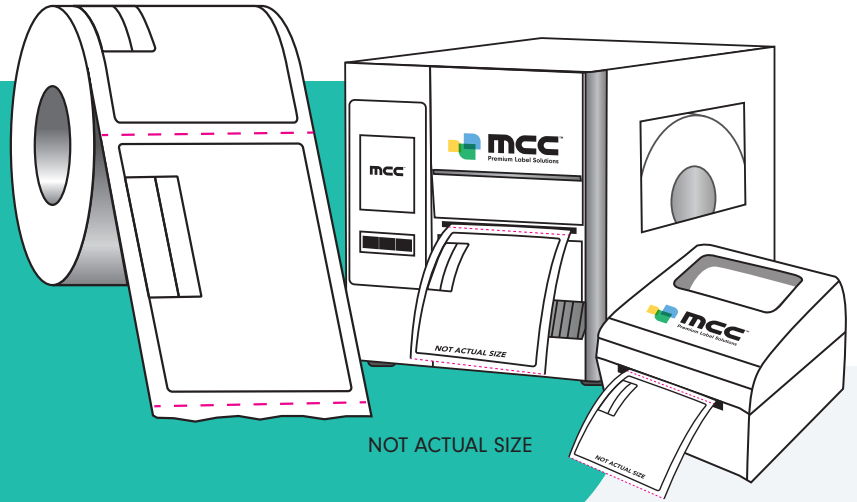

GSS38 Label Order Form 2024

Premium Top Coated Label features:

- » 100mm x 173mm
- » 38mm core
- » Blank, white direct thermal
- » Permanent adhesive
- » Glassine liner
- » Narrow edge leading
- » Roll direction 9
- » Perfed between each label

CODE	MCC ID	LABELS	CORE	PER CARTON	FULL CARTON*	SPLIT*	ROLL QTY
GSS38	437247	350/roll	38mm	15 rolls	\$21.00/roll	\$22.30/roll	_____

*labels are priced per roll, excluding freight & GST